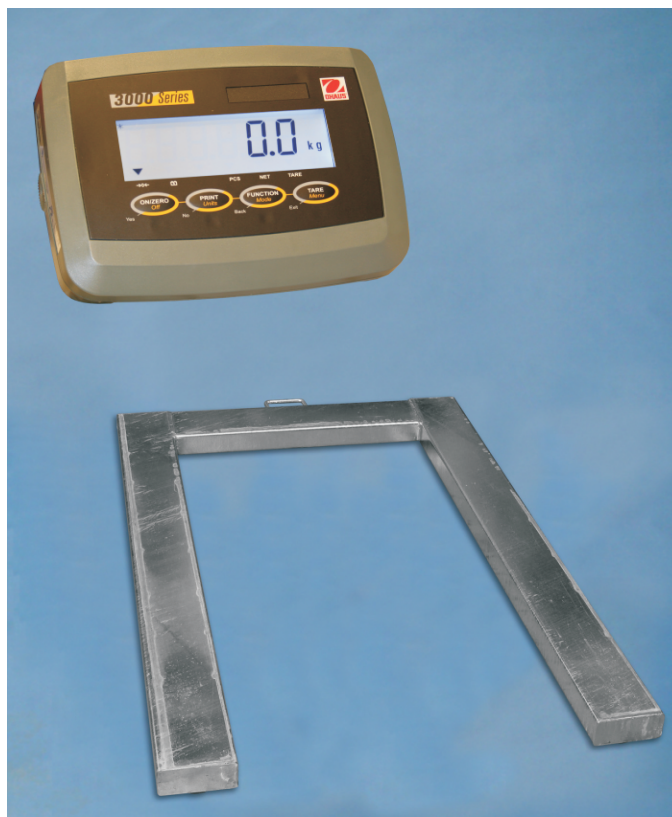

## Other products

Counting scales

Load cells

Remote displays

Indicators

Crane scales

Table scales

Floor scales

## Pallet scale

1500 kg U-beam.  
3000 kg E-beam.

! Certified and verified.

Galvanized / Stainless.

Data communication.

Counting function.

Wet & harsh environment.

EEx environment.

## Adjustable pallet scale

2000 kg.

Adjustable from  
850 to 1450mm.

! Certified and verified.

Galvanized.

Counting function.

Data communication.

EEx environment.