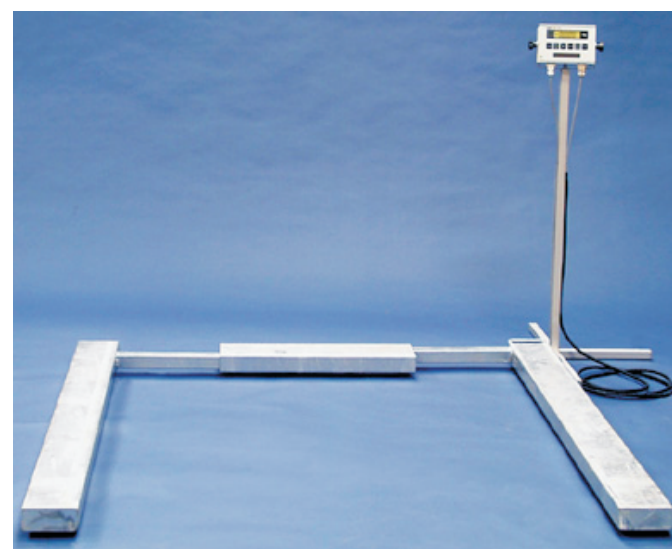

## Other products

Counting scales

Load cells

Remote displays

Indicators

Crane scales

Table scales

Floor scales

## Pallet scale

1500 kg U-beam.  
3000 kg E-beam.

! Certified and verified.

Galvanized / Stainless.

Data communication.

Counting function.

Wet & harsh environment.

EEx environment.

## Adjustable pallet scale

2000 kg.

Adjustable from  
850 to 1450mm.

! Certified and verified.

Galvanized.

Counting function.

Data communication.

EEx environment.